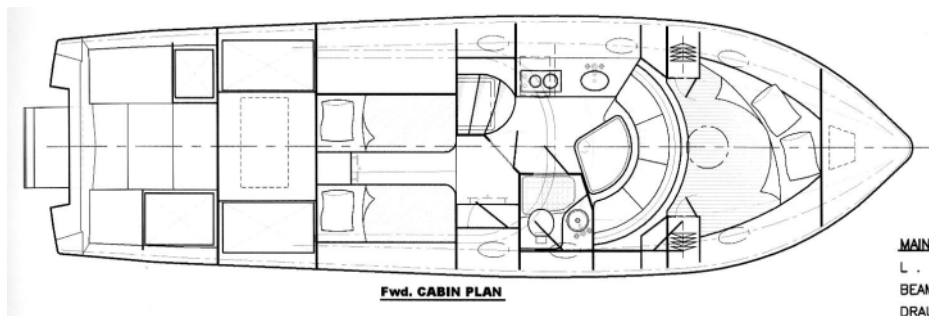

GIRASOL – GC Marine Adora 38

Fwd. CABIN PLAN

MAIN DIMENSIONS	
L . O . A	- 11.85 Meters
BEAM	- 03.50 Meters
DRAUGHT	- 00.52 Meters

Marine Concept
Rania Business Centre / Office 401, Barsha (close to Mall of the Emirates)
P.O. Box 282586, Dubai